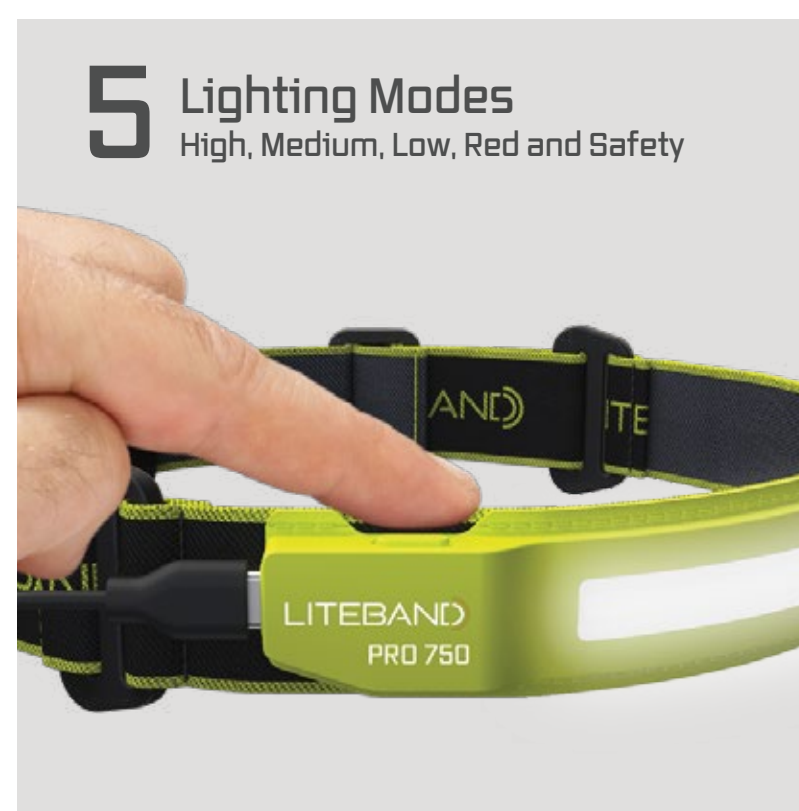

## PRO 750

Rechargeable, Lightweight  
Wide-Beam LED Headlamp

**Widest Area Illumination**  
210 degree illumination means you won't miss a thing, wherever you look.

**DIY**

**See Everything, Feel Nothing**  
Easily enjoy hiking, camping, running, DIY or work projects without the dimples or dents of traditional headlamps.

**5.4 Ounces**  
Lightweight and Balanced Design  
The balanced, lightweight, adjustable design creates a "No Bounce" experience.

**5 Lighting Modes**  
High, Medium, Low, Red and Safety  
Quickly and easily cycle through power modes with the touch of a button.

**Fast-Charge Rechargeable Battery**  
Compact 1800 mAh rechargeable battery with USB-C charging port provides hours of dependable light.

THE LITEBAND LINE UP