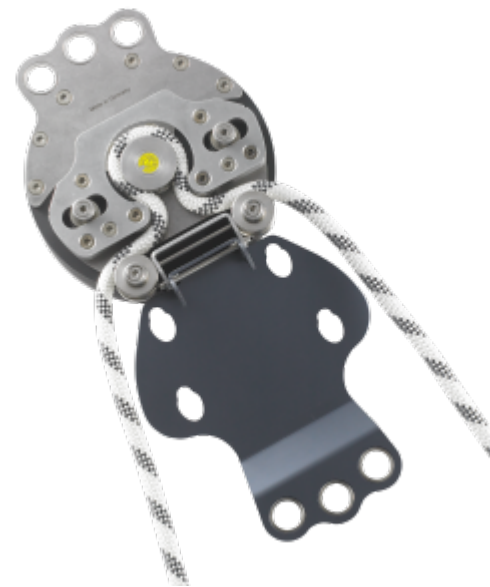

## SKYLOTEC DEUS 7300

# SKYLOTEC DEUS 7300

The heavy duty SKYLOTEC DEUS 7300 provides a persistent and solid foundation for a no-compromise back-up belay solution that ensures reliable safety. Always vigilant and keeping watch, the DEUS 7300 instantly and automatically takes over if your primary system fails. The patented "Soft Engagement Technology" ensures a gentle transition to prevent shock load and injury. The device is speed-limited to guard against free-fall with four redundant brakes for maximum safety, versatility and control. Plus, the system is reversible without re-rigging, making it the ideal safety belay for training situations and serves as a abseil belay at the end of high-rope or zip-line courses. Due to its extraordinary durability especially developed for permanent use.